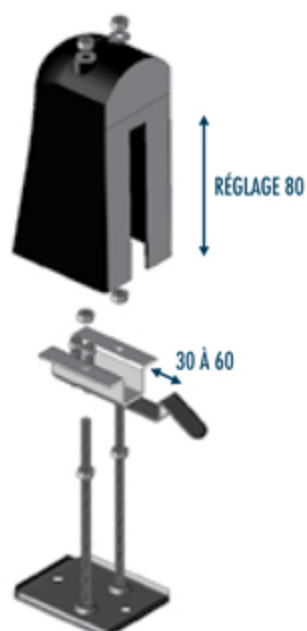

GATE HOLD-BACK CATCH / CIERRE DE CANCELA

FN3507

GONDS PORTAILS OUVRANTS

PINTLES / BISAGRAS

FN3528
M 20

FN3529
M 24

FN3523
M 20

FN3522
M 22