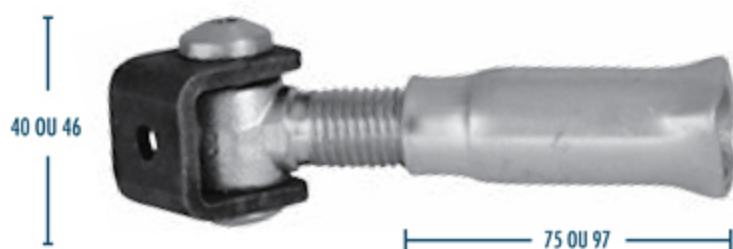

GATE HOLD-BACK CATCH / CIERRE DE CANCELA

FN3507

GONDS PORTAILS OUVRANTS

PINTLES / BISAGRAS

FN3528
M 20

FN3529
M 24

FN3523
M 20

FN3522
M 22