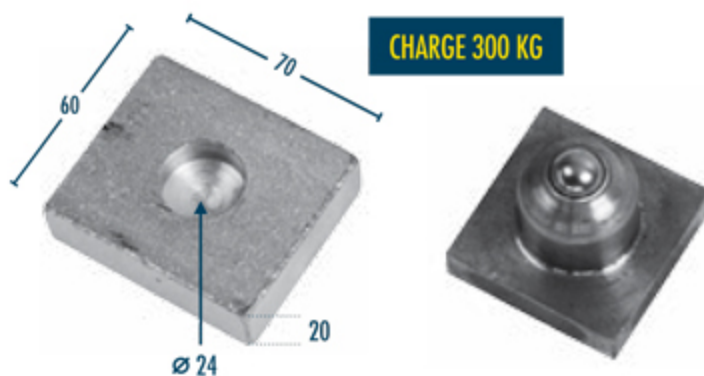

FN3560
POUR TUBE DE 40

CHARGE 300 KG

FN35511

CHARGE 300 KG

FN3551

CHARGE 300 KG

FN3549
■ 30

FN3550
■ 35